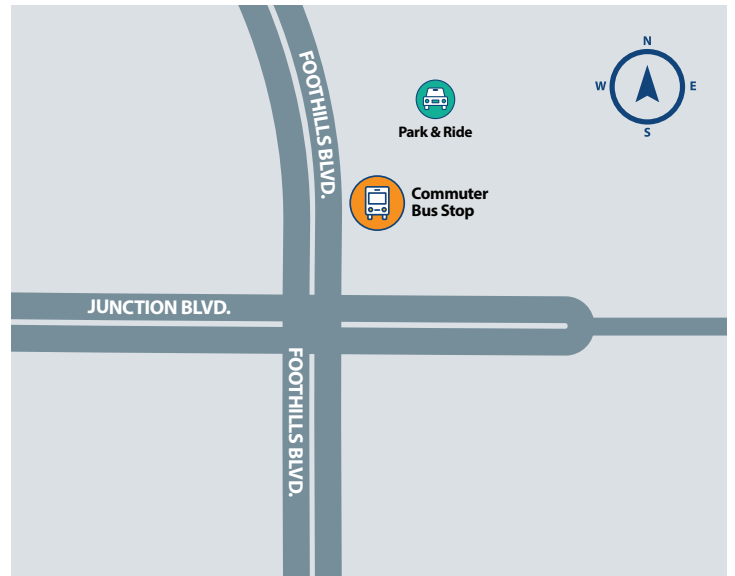

Roseville Transit Commuter Service Maps

Effective April 21, 2025

Downtown Sacramento

Roseville Transit Commuter Service Maps

Effective April 21, 2025

Saugstad Park

Foothills and Junction

Mahany Park

Taylor Road & I-80